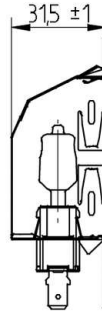

Create pdf

HOT

77.708.U111

For steam proof applications

pkg.	wt.	part no.
144	47 g	77.708.U111.23

Connection: Tab terminals vertical

Lamp: G9, 25W

Snap in fixing

Reflector: Steel aluminised

Lampholder: Steatite

- Versions with G4 or E14 lamps and cURus on request
- Lamps for other voltages on request
- Also available with welded cables

T 350				
	G9, 25W, 230V		6.3 x 0.8	1.0 - 2.0