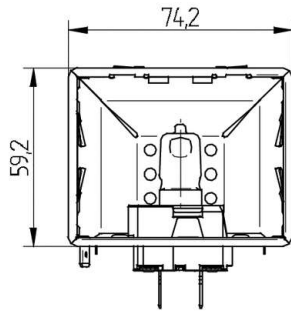

Create pdf

HOT

77.708.U111

For steam proof applications

pkg.	wt.	part no.
144	47 g	77.708.U111.23

Connection: Tab terminals vertical

Lamp: G9, 25W

Snap in fixing

Reflector: Steel aluminised

Lampholder: Steatite

- Versions with G4 or E14 lamps and cURus on request
- Lamps for other voltages on request
- Also available with welded cables

T 350				
	G9, 25W, 230V		6.3 x 0.8	1.0 - 2.0