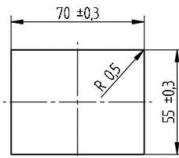

Create pdf

HOT

77.708.U111

For steam proof applications

pkg.	wt.	part no.
144	47 g	77.708.U111.23

Connection: Tab terminals vertical

Lamp: G9, 25W

Snap in fixing

Reflector: Steel aluminised

Lampholder: Steatite

- Versions with G4 or E14 lamps and cURus on request
- Lamps for other voltages on request
- Also available with welded cables

T 350				
	G9, 25W, 230V		6.3 x 0.8	1.0 - 2.0